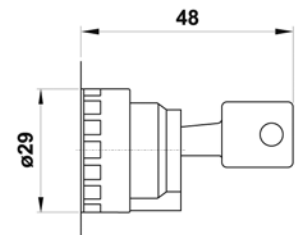

Part Number	Function	Size	Pack.
02V D0 3 NC B5	3/2 NC	M5 (metric)	1
02V D0 3 NO B5	3/2 NO	M5 (metric)	1

INTERFACE FOR CONNECTION BUTTON

Part Number	Function	Pack.
04V 06 0 00 01	SINGLE	1
04V 06 0 00 02	DOUBLE	1

The following colors can be ordered separately.

AXIAL MONO-STABLE MUSHROOM

Part Number	Color	Pack.
04V 02 0 0N 01	■	1
04V 02 0 0R 01	■	1

TURN TO UNLOCK MUSHROOM

Part Number	Color	Pack.
04V 02 0 0R 02	■	1

KEY SELECTOR

Part Number	Color	Function	Position to pull the key out	Pack.
04V 03 0 00 01	■	0 - 1	Only in central position	1
04V 03 0 00 02	■	0 - 1	Both position	1
04V 03 0 00 03	■	2 - 0 - 1	Only in central position	1

SHORT LEVER SELECTOR

Part Number	Color	Function	Pack.
04V 04 0 0N 01	■	0 1	1
04V 04 0 0N 02	■	0 ← 1	1
04V 04 0 0N 03	■	2 0	1
04V 04 0 0N 04	■	2 → 0 ← 1	1

LONG LEVER SELECTOR

Part Number	Color	Function	Pack.
04V 05 0 0N 01	■	0 1	1
04V 05 0 0N 02	■	0 ← 1	1
04V 05 0 0N 03	■	2 0	1
04V 05 0 0N 04	■	2 → 0 ← 1	1