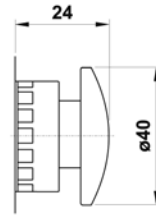

AXIAL MONO-STABLE MUSHROOM

Part Number	Color	Pack.
04V 02 0 0N 01	■	1
04V 02 0 0R 01	■	1