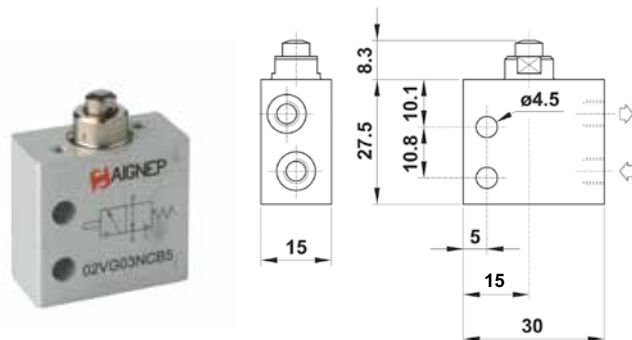

04V

PANEL, PUSH BUTTON AND SELECTOR VALVES

MICRO VALVES

3/2

TAPPET - SPRING RETURN

Part Number	Function	Size	Pack.
02V G0 3 NC B5	3/2 NC	M5 (metric)	1
02V G0 3 NO B5	3/2 NO	M5 (metric)	1

3/2

PANEL MOUNTED ACTUATOR - SPRING RETURN

Part Number	Function	Size	Pack.
02V D0 3 NC B5	3/2 NC	M5 (metric)	1
02V D0 3 NO B5	3/2 NO	M5 (metric)	1

INTERFACE FOR CONNECTION BUTTON

Part Number	Function	Pack.
04V 06 0 00 01	SINGLE	1
04V 06 0 00 02	DOUBLE	1

04V 06 0 00 02

04V 06 0 00 01

PUSH BUTTON AND SELECTOR

PROTECTED PUSH BUTTON

Part Number	Standard Color	Pack.
04V 01 0 00 01		1

Part Number	Color	Pack.
04V 01 P 00 VE		1
04V 01 P 00 GI		1
04V 01 P 00 AZ		1

Part Number	Color	Function	Position to pull the key out	Pack.
04V 03 0 00 01	■	0 - 1	Only in central position	1
04V 03 0 00 02	■	0 - 1	Both position	1
04V 03 0 00 03	■	2 - 0 - 1	Only in central position	1