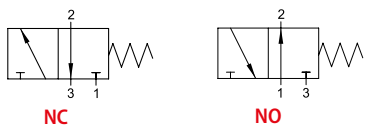

04V

PANEL, PUSH BUTTON AND SELECTOR VALVES

MICRO VALVES

3/2

TAPPET - SPRING RETURN

Part Number	Function	Size	Pack.
02V G0 3 NC B5	3/2 NC	M5 (metric)	1
02V G0 3 NO B5	3/2 NO	M5 (metric)	1

3/2

PANEL MOUNTED ACTUATOR - SPRING RETURN

Part Number	Function	Size	Pack.
02V D0 3 NC B5	3/2 NC	M5 (metric)	1
02V D0 3 NO B5	3/2 NO	M5 (metric)	1

INTERFACE FOR CONNECTION BUTTON

Part Number	Function	Pack.
04V 06 0 00 01	SINGLE	1
04V 06 0 00 02	DOUBLE	1