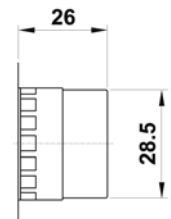

SHORT LEVER SELECTOR

Part Number	Color	Function	Pack.
04V 04 0 0N 01	■	0 1	1
04V 04 0 0N 02	■	0 ← 1	1
04V 04 0 0N 03	■	2 0	1
04V 04 0 0N 04	■	2 → 0 ← 1	1