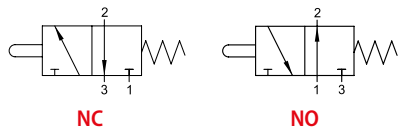

04V

PANEL, PUSH BUTTON AND SELECTOR VALVES

MICRO VALVES

3/2

TAPPET - SPRING RETURN

Part Number	Function	Size	Pack.
02V G0 3 NC B5	3/2 NC	M5 (metric)	1
02V G0 3 NO B5	3/2 NO	M5 (metric)	1

3/2

PANEL MOUNTED ACTUATOR - SPRING RETURN

Part Number	Function	Size	Pack.
02V D0 3 NC B5	3/2 NC	M5 (metric)	1
02V D0 3 NO B5	3/2 NO	M5 (metric)	1

INTERFACE FOR CONNECTION BUTTON

Part Number	Function	Pack.
04V 06 0 00 01	SINGLE	1
04V 06 0 00 02	DOUBLE	1