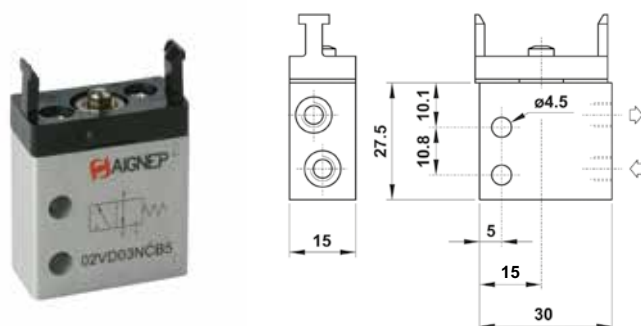

04V

PANEL, PUSH BUTTON AND SELECTOR VALVES

MICRO VALVES

3/2

TAPPET - SPRING RETURN

Part Number	Function	Size	Pack.
02V G0 3 NC B5	3/2 NC	M5 (metric)	1
02V G0 3 NO B5	3/2 NO	M5 (metric)	1

3/2

PANEL MOUNTED ACTUATOR - SPRING RETURN

Part Number	Function	Size	Pack.
02V D0 3 NC B5	3/2 NC	M5 (metric)	1
02V D0 3 NO B5	3/2 NO	M5 (metric)	1

INTERFACE FOR CONNECTION BUTTON

Part Number	Function	Pack.
04V 06 0 00 01	SINGLE	1
04V 06 0 00 02	DOUBLE	1

04V 06 0 00 02

04V 06 0 00 01

PUSH BUTTON AND SELECTOR

PROTECTED PUSH BUTTON

Part Number	Standard Color	Pack.
04V 01 0 00 01		1

Part Number	Color	Pack.
04V 01 P 00 VE		1
04V 01 P 00 GI		1
04V 01 P 00 AZ		1

Part Number	Color	Function	Position to pull the key out	Pack.
04V 03 0 00 01	■	0 - 1	Only in central position	1
04V 03 0 00 02	■	0 - 1	Both position	1
04V 03 0 00 03	■	2 - 0 - 1	Only in central position	1