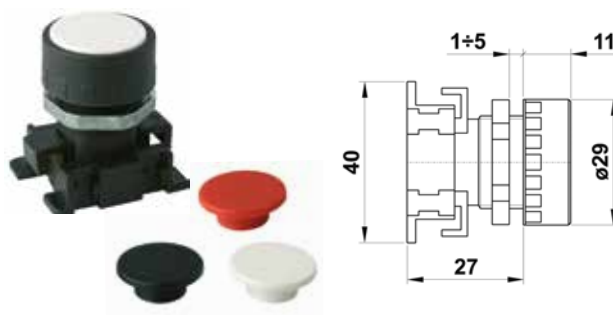

04V

PANEL, PUSH BUTTON AND SELECTOR VALVES

MICRO VALVES

3/2

TAPPET - SPRING RETURN

Part Number	Function	Size	Pack.
02V G0 3 NC B5	3/2 NC	M5 (metric)	1
02V G0 3 NO B5	3/2 NO	M5 (metric)	1

3/2

PANEL MOUNTED ACTUATOR - SPRING RETURN

Part Number	Function	Size	Pack.
02V D0 3 NC B5	3/2 NC	M5 (metric)	1
02V D0 3 NO B5	3/2 NO	M5 (metric)	1

INTERFACE FOR CONNECTION BUTTON

Part Number	Function	Pack.
04V 06 0 00 01	SINGLE	1
04V 06 0 00 02	DOUBLE	1

04V 06 0 00 02

04V 06 0 00 01

PUSH BUTTON AND SELECTOR

PROTECTED PUSH BUTTON

Part Number	Standard Color	Pack.
04V 01 0 00 01		1

Part Number	Color	Pack.
04V 01 P 00 VE		1
04V 01 P 00 GI		1
04V 01 P 00 AZ		1

Part Number	Color	Function	Position to pull the key out	Pack.
04V 03 0 00 01	■	0 - 1	Only in central position	1
04V 03 0 00 02	■	0 - 1	Both position	1
04V 03 0 00 03	■	2 - 0 - 1	Only in central position	1