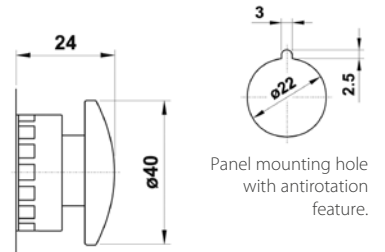

TURN TO UNLOCK MUSHROOM

Part Number	Color	Pack.
04V 02 0 0R 02	■	1